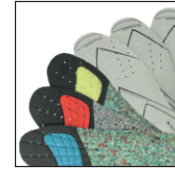

mid / sage
Art. Nr. 370004

CE EN ISO 20347:2022 + A1:2024 O7S HRO HI CI FO AN SC SR

Suede and fabric combination, waterproof and breathable with GORE-TEX® Most Breathable Footwear, leg height 14 cm, antistatic, sole 033

Available sizes UK 3 – 12, Extra large sizes UK 13/14/15

370004