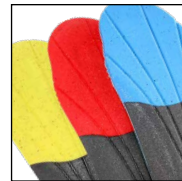

CE EN ISO 20345:2011 S3 HRO HI CI WR SRC

Color: black/red, waterproof leather, waterproof and extremely breathable with GORE-TEX® Extended, leg height 8 cm, antistatic, ESD, sole 019

Available sizes UK 4 – 12, Extra large sizes UK 12½ – 15

HAIX® Vario Wide Fit System